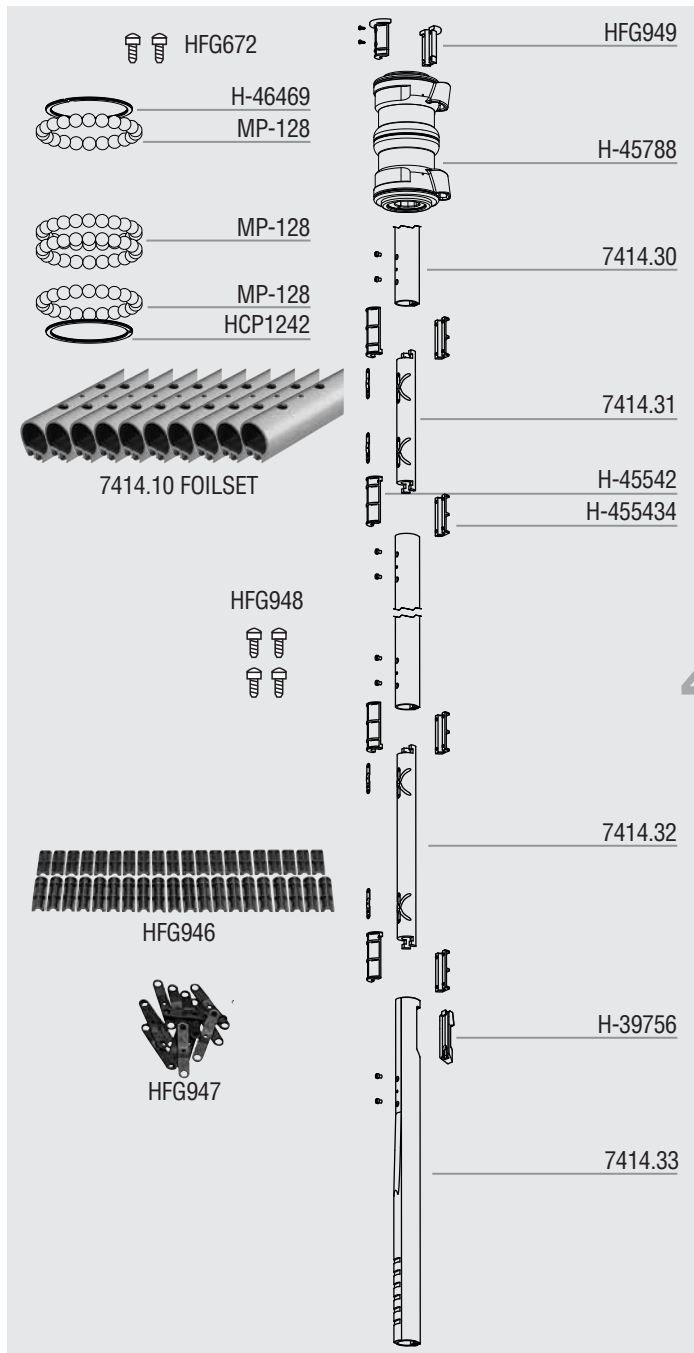

	Description	Order	Part No.
1	Top Cover	2	H-38819
	Top Cover Screw	2	HFS1091
	Bottom Flange	2	H-38820
	Bottom Flange Screw	2	HFS1091
2	Guard	2	H-38212
	Guard Screw (FST-M12X1.75X70MM SHCS)	2	HFS1110
3	Clamp	1	H-45498
	Clamp Screw (FST-M8X1.25X25MM SHCS A4 SS)	4	HFS1107
4	Hub Assembly	1	7414.10BASE
	Ball Plugs	5	H-38168
	Torton® Ball Bearing (1/2")	25	MP-128
	Delrin® Ball Bearing (1/2")	97	MP-116

No.	Description	Order	Part No.
5	Rod Adapter Stud (-30) w/Nosepiece	1	7427 -30
	1 Stud (Main Body)	1	H-41814
	2 Nosepiece -30	1	H-41813
	3 Cotter Pin (3/32 x 1.750)	2	HFG319
4 Stud Cap 7/8" ID	1	HFG303	
5	Rod Adapter Stud (-40) w/Nosepiece	1	7428 -40
	1 Stud (Main Body)	1	H-47146
	2 Nosepiece -40	1	H-47131
	3 Cotter Pin (3/32 x 1.750)	2	HFG319
5	Rod Adapter Stud (-48) w/Nosepiece	1	7429 -48
	1 Stud (Main Body)	1	H-47147
	2 Nosepiece -48	1	H-47132
	3 Cotter Pin (3/32 x 1.750)	2	HFG319

No.	Description	Order	Part No.
6	Jaw/Jaw Toggle with Short Link Plates	1	7414.20 7/8
	1 Toggle	1	H-42562
	2 Plates	2	H-45449
	3 Crossspin	1	H-45439
	4 Clevis Pin (7/8" X 1.958" 302SS)	1	H-42404
	5 Isolator	2	H-46403
	6 Cotter Pin (5/32" X 1.250 18-8)	2	HFS203
	7 Nylon Locking Nut	2	HFS1122
6	Jaw/Jaw Toggle with Short Link Plates	1	7414.20 1
	1 Toggle	1	H-45427
	2 Plates	2	H-45449
	3 Crossspin	1	H-45440
	4 Clevis Pin (1" X 2.231" A4 SS)	1	H-45435
	5 Isolator	2	H-46403
	6 Cotter Pin (3/16" X 2 SS 316)	2	HFG743
	7 Nylon Locking Nut	2	HFS1122
6	Jaw/Jaw Toggle with Short Link Plates	1	7414.20 1 1/8
	1 Toggle	1	H-45428
	2 Plates	2	H-45449
	3 Crossspin	1	H-45441
	4 Clevis Pin (1.125" X 2.526" A4 SS)	1	H-45436
	5 Isolator	2	H-46403
	6 Cotter Pin (3/16" X 2 SS 316)	2	HFG743
	7 Nylon Locking Nut	2	HFS1122
8 Socket Head Cap Screw	4	HFS1177	