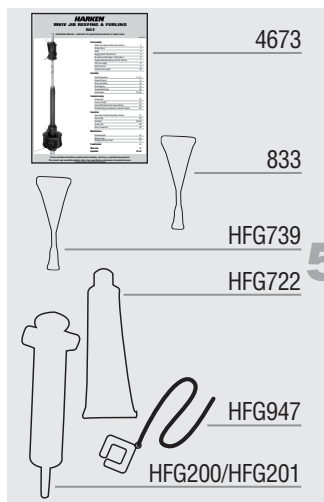

5

Description	Order	Part No.
Instruction Manual	1	4673
Blue Loctite®	1	833
Red Loctite®	2	HFG739
5200 Adhesive Set	1	HFG725
5200 Marine Adhesive Sealant	1	HFG722
Injector	1	HFG200 HFG201
Prefeeder	1	947

6

Description	Order	Part No.
Hex Keys		
M6	1	HFG644
M5	1	HFG643