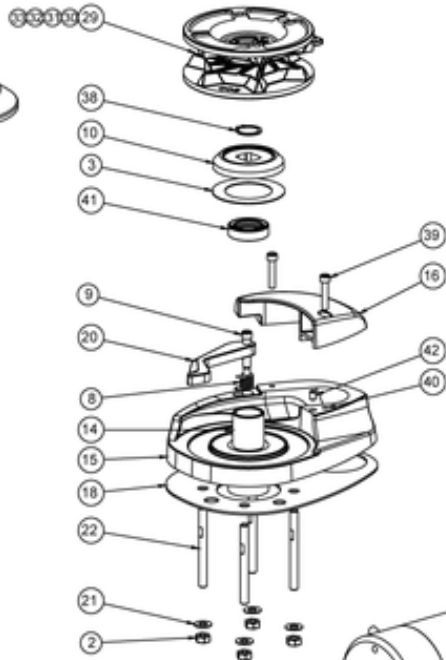

CPX2/3 Windlass Spares

Please note that all windlass parts are special order products.
Windlass Parts are Not Returnable!

CPX2-CPX3 Windlass
Exploded View

Optional Gypsy Only Emergency
Manual Recovery Kit

Optional Gypsy/ Drum Emergency
Manual Recovery Kit

Individual parts are included in the following service kits.
(Scroll down to view service kits)

Product Description

Range of spare parts for Lewmar CPX2/ CPX3 windlass

Part Number	Description	Items Included (Qty)
66000791	Base Kit	3(1), 8(1), 9(1), 14(1), 15(1), 16(1), 20(1), 39(2), 40(2), 41(1), 42(1)
66000792	Chain Cover Kit	16(1), 39(2)
66000741	Top Nut Kit Gypsy Only	6(1), 17(1)
66000744	Top Nut Kit Gypsy Drum	7(1), 19(1)
66000745	Drum Kit	7(1), 11(1), 19(1)
66000720	Cones & Washer Kit	3(1), 6(1), 10(2)
66810030	Control Arm Kit	8(1), 9(1), 20(1)
66000713	Mounting Kit	2(4), 18(1), 21(4), 22(4)
66000746	Driveshaft Kit Gypsy Only	1(1), 4(1), 5(1), 12(1), 38(1)
66000747	Driveshaft Kit Gypsy Drum	1(1), 4(1), 5(1), 13(1), 38(1)
66840056	Gypsy/ Drum Emergency Recovery Kit	23(1)
66840084	Gypsy Only Emergency Recovery Kit	24(1)
68001047	Gypsy & Stripper Kit (006)	29(1)
68001048	Gypsy & Stripper Kit (000)	30(1)
68001049	Gypsy & Stripper Kit (001)	31(1)
68001050	Gypsy & Stripper Kit (002)	32(1)
68001051	Gypsy & Stripper Kit (003)	33(1)
68001043	CPX2 12V Motor Gearbox & Contactor	25(1)
68001044	CPX2 24V Motor Gearbox & Contactor	26(1)
68001045	CPX3 12V Motor Gearbox & Contactor	27(1)
68001046	CPX3 24V Motor Gearbox & Contactor	28(1)
68001073	CPX2 12V IP68 Motor Gearbox - No Cables	34(1)
68001074	CPX2 24V IP68 Motor Gearbox - No Cables	35(1)
68001075	CPX3 12V IP68 Motor Gearbox - No Cables	36(1)
68001076	CPX3 24V IP68 Motor Gearbox - No Cables	37(1)