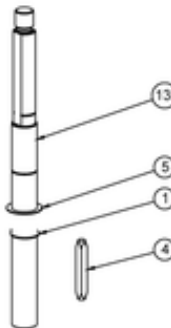

CPX2/3 Windlass Spares

Please note that all windlass parts are special order products.
Windlass Parts are Not Returnable!

CPX2-CPX3 Windlass
Exploded View

Optional Gypsy Only Emergency
Manual Recovery Kit

Optional Gypsy/ Drum Emergency
Manual Recovery Kit

Individual parts are included in the following service kits.
(Scroll down to view service kits)

Product Description

Range of spare parts for Lewmar CPX2/ CPX3 windlass

Part Number	Description	Items Included (Qty)
66000791	Base Kit	3(1), 8(1), 9(1), 14(1), 15(1), 16(1), 20(1), 39(2), 40(2), 41(1), 42(1)
66000792	Chain Cover Kit	16(1), 39(2)
66000741	Top Nut Kit Gypsy Only	6(1), 17(1)
66000744	Top Nut Kit Gypsy Drum	7(1), 19(1)
66000745	Drum Kit	7(1), 11(1), 19(1)
66000720	Cones & Washer Kit	3(1), 6(1), 10(2)
66810030	Control Arm Kit	8(1), 9(1), 20(1)
66000713	Mounting Kit	2(4), 18(1), 21(4), 22(4)
66000746	Driveshaft Kit Gypsy Only	1(1), 4(1), 5(1), 12(1), 38(1)
66000747	Driveshaft Kit Gypsy Drum	1(1), 4(1), 5(1), 13(1), 38(1)
66840056	Gypsy/ Drum Emergency Recovery Kit	23(1)
66840084	Gypsy Only Emergency Recovery Kit	24(1)
68001047	Gypsy & Stripper Kit (006)	29(1)
68001048	Gypsy & Stripper Kit (000)	30(1)
68001049	Gypsy & Stripper Kit (001)	31(1)
68001050	Gypsy & Stripper Kit (002)	32(1)
68001051	Gypsy & Stripper Kit (003)	33(1)
68001043	CPX2 12V Motor Gearbox & Contactor	25(1)
68001044	CPX2 24V Motor Gearbox & Contactor	26(1)
68001045	CPX3 12V Motor Gearbox & Contactor	27(1)
68001046	CPX3 24V Motor Gearbox & Contactor	28(1)
68001073	CPX2 12V IP68 Motor Gearbox - No Cables	34(1)
68001074	CPX2 24V IP68 Motor Gearbox - No Cables	35(1)
68001075	CPX3 12V IP68 Motor Gearbox - No Cables	36(1)
68001076	CPX3 24V IP68 Motor Gearbox - No Cables	37(1)