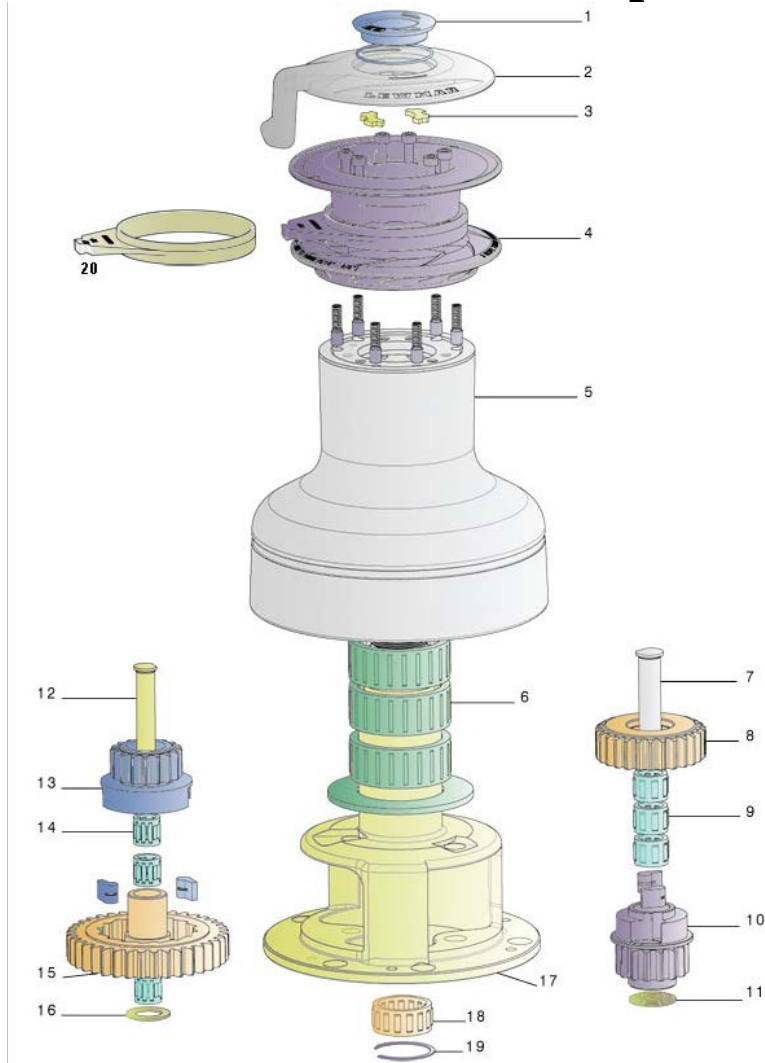

EVO® Winch Size 65ST Spares

Item #	Description	Qty	Part Number
1	Top Cap & O Ring Kit	1	48500065
2	Feeder Arm	1	45500605
3	Collet Kit	1	48000446
4	Jaw kit	1	48500066
	Drum - Black Alloy Finish		45500610
5	Drum - Grey Alloy Finish	1	45500602
	Drum - Chrome Finish		45500603
6	Drum Bearing Kit	1	48000462
	Main Spindle (not shown)	1	45500604

7-12	Gear Spindle	2	45000624
8	Ratchet Gear	1	45000722
9-14	Roller Bearing Assembly	6	15000017
	Pawl & Pawl Spring	4	48000019
	(Part of either Spares Kits)	4	19700401
10	Pawl Gear 2 kit	1	48000476
11-16	Flanged Washer	2	15000646
13	Pawl Gear 1 Kit	1	48000475
15	Ratchet Gear	1	45000851
17	Centre Stem	1	45500601
18	Roller Bearing Assembly	1	15000019
19	Circlip (part of kit)	1	19700200
20	Stripper Ring (Pair)	1	45500608P