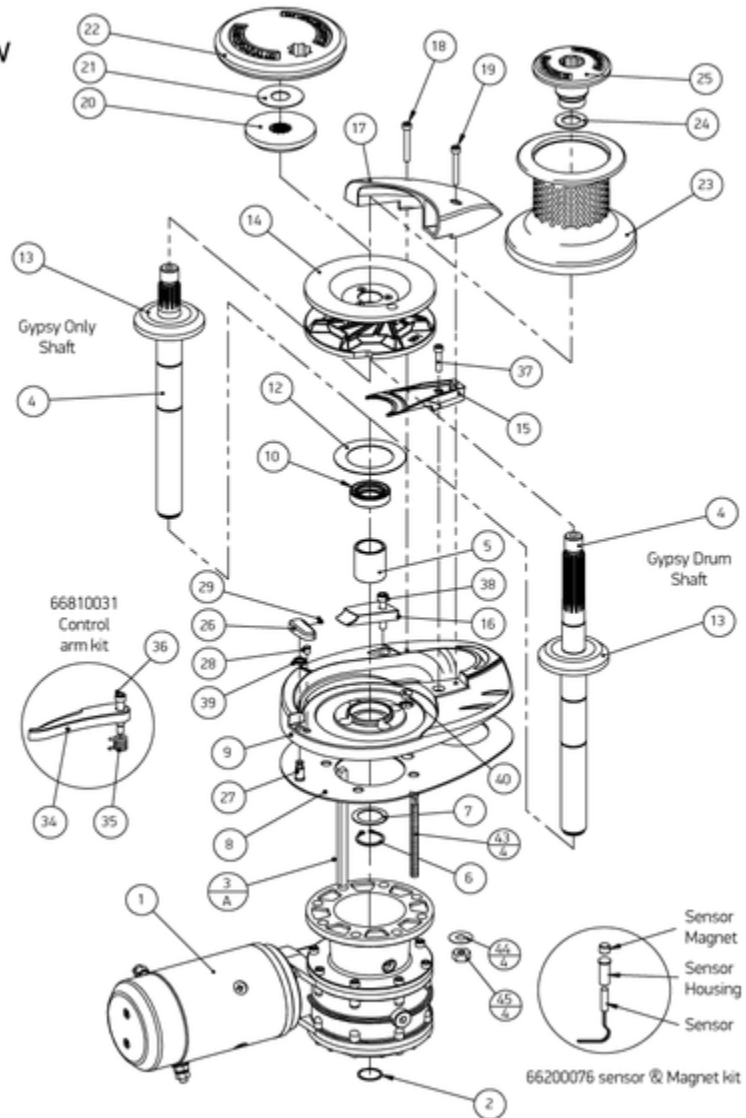

V4/V5 Windlass Spares

Please note that all windlass parts are special order products.

Windlass Parts are Not Returnable!

V4 / V5 Exploded View

Individual parts are included in the following service kits.
(Scroll down to view service kits)

Range of Spare Parts for the Lewmar V4/V5 Windlass

Part Number	Description	Items Included (Qty)
66000065	Drum Top Nut	24(1), 25(1)
66000070	Fastener/Drive	2(1), 3A(1), 3B(1), 6(1), 7(1), 18(1), 19(1), 21(1), 24(1), 28(1), 29(1), 32(4) 33(8), 37(1), 38(1), 40(5), 43(4), 44(4), 45(4), Hex Keys 2, 4, 5 & 6mm
66000071	Mainshaft Assembly, Gypsy/Drum	4A(1), 13(1)
66000072	Mainshaft Assembly, Gypsy Only	4B(1), 13(1)
66000073	Bearing/Seal	5(1), 8(1), 12(1), 12A(1)
66000075	Stripper/Pawl	15(1), 16(1), 26(1), 28(1), 29(1), 37(1), 38(1), 39(1) Hex Keys 2, 4, 5 & 6 mm
66000076	Base	5(1), 9(1)
66000077	Chain Pipe Cover	17(1), 18(1), 19(1), Hex Key 5 mm
66000079	Spacer	3B(1), 30(1), 31(1), 32(4), 33(8)
66810031	Control Arm Kit	34(1), 35(1), 36(1), Hex Keys 4, 5 & 6 mm
66200076	Optional Sensor & Magnet	Sensor(1), Magnet(1) & Housing(1)
68000356	V4/5 Gypsy No 201 (8mm)	14
68000357	V4/5 Gypsy No 202 (9.5mm)	14
68000358	V4/5 Gypsy No 203 (10mm)	14
68000359	V4/5 Gypsy No 204 (12mm)	14
68000534	V4 Motor Gearbox 12V	1
68000535	V4 Motor Gearbox 24V	1
66810011	V5 Motor Gearbox 12V	1
66810012	V5 Motor Gearbox 24V	1
68000294	V4/V5 Hydraulic Motor Gearbox	1