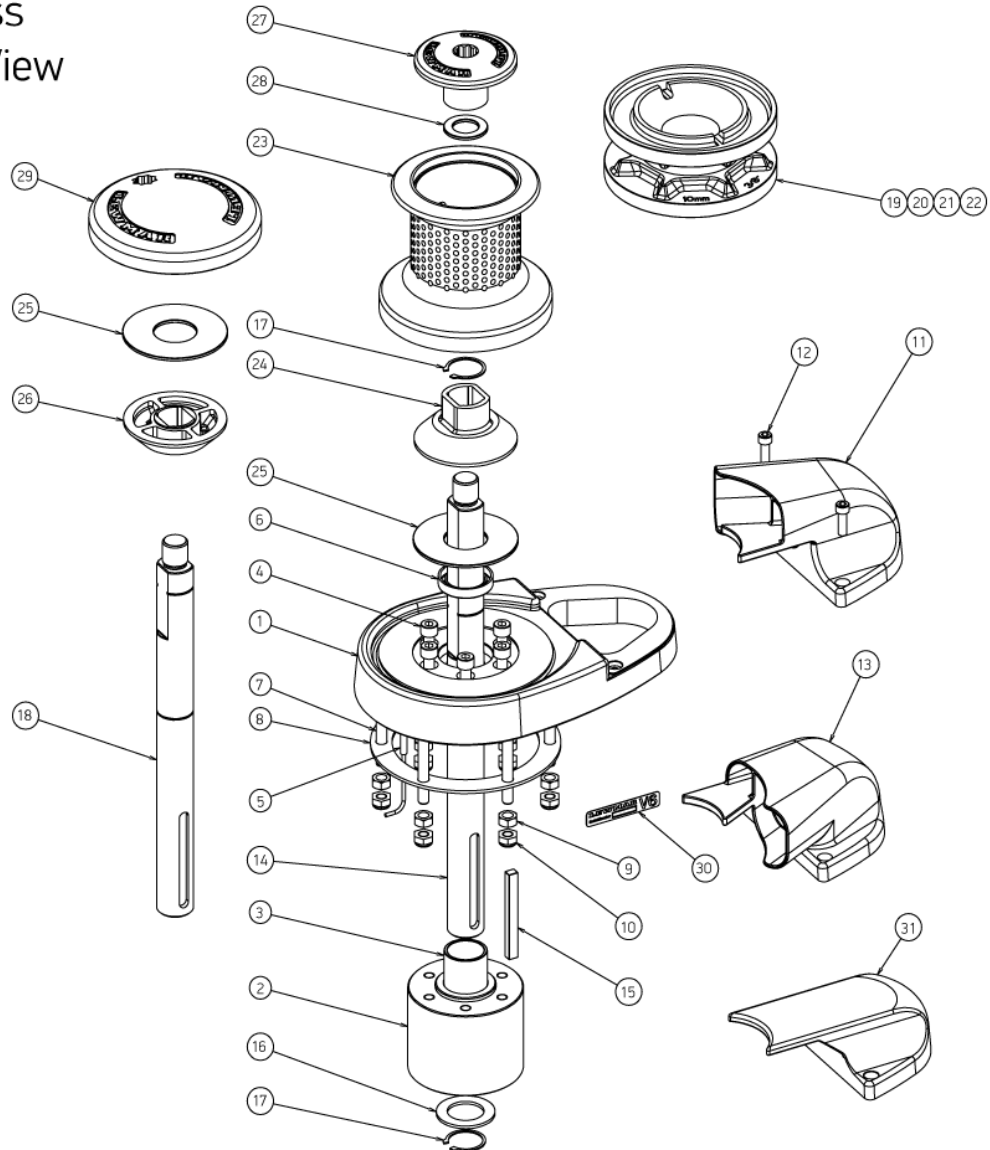

V6 Windlass Spares

Please note that all windlass parts are special order products.
Windlass Parts are Not Returnable!

V6 Windlass
Exploded View

Individual parts are included in the following service kits.
(Scroll down to view service kits)

Range of spare parts for Lewmar V6 windlass

Part Number	Description	Items Included (Qty)
66000692	Blank Cover with Stripper	31(1), 12(2)
66000688	Top Cap (Gypsy Only)	29(1), 25(1)
66000687	Top Nut (Gypsy/Drum)	27(1), 28(1)
66000686	Cone (Gypsy Only)	24(1), 25(2), 26(1)
66000685	Cone (Gypsy Drum)	24(1), 25(1)
66000684	Drum	23(1)
68000905	14 mm Gypsy	22(1)
68000906	1/2" Gypsy	21(1)
68000904	12 mm Gypsy	20(1)
68000903	10 mm Gypsy	19(1)
66000679	Mainshaft (Gypsy Only)	18(1), 15(1), 16(1), 17(2)
66000678	Mainshaft (Gypsy/Drum)	14(1), 15(1), 16(1), 17(2)
66000677	R/H Chain Cover	13(1), 12(2)
66000676	L/H Chain Cover	11(1), 12(2)
66000675	Mounting	7(6), 8(1), 9(6), 10(6)
66000674	Base	1(1), 2(1), 3(1), 4(6), 5(1), 6(1)
69000407	24V Motor Gearbox	
69000408	Hydraulic Motor Gearbox	
69000409	Hi-Pressure Hyd Motor Gbx	