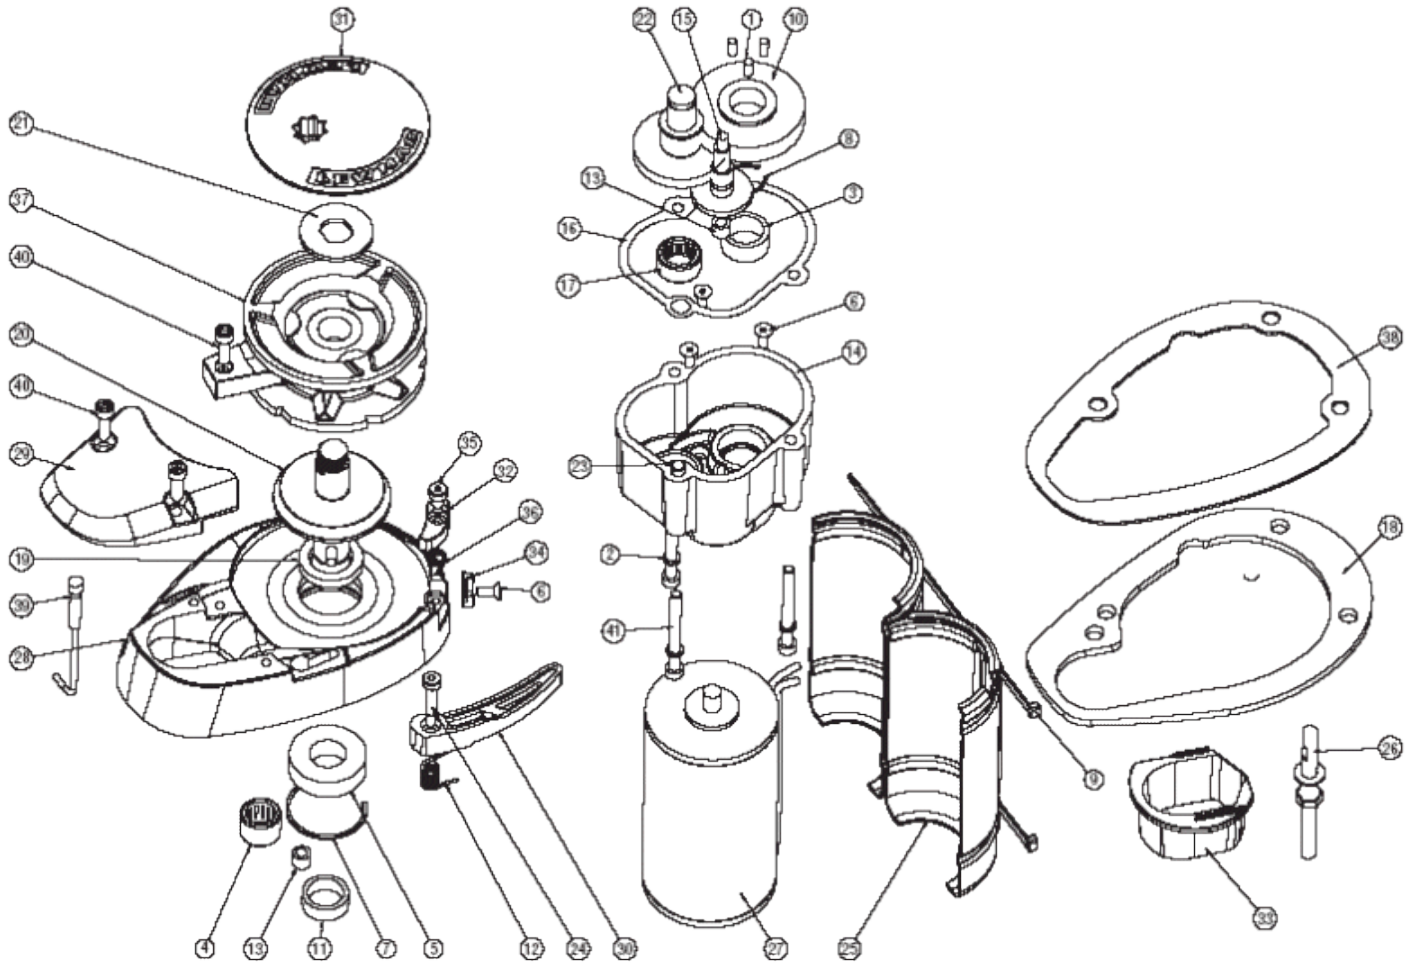

V700 Windlass Parts

Please note that all windlass parts are special order products.
Windlass Parts are Not Returnable!

Individual parts are included in the following service kits.
(Scroll down to order service kits)

Product Description

Range of spare parts for Lewmar's V700 windlass

Part Number	Description	Items Included (Qty)
66000099	Clutch Lever (not Shown)	
66000600	Control arm kit	12(1), 24(1), 30(1)
66000601	Gypsy Cap Kit	21(1), 31(1)
66000602	Mounting Kit 5/16" USA	18(1), 26a(1), 33(1), 38(1)
66000603	Gypsy RC 1/4"G4 & 7mm Kit	37a(1), 40(1)
66000604	Gypsy RC 6 mm DIN766 Kit	37b(1), 40(1)
66000605	Mounting Kit Metric M8	18(1), 26b(1), 33(1), 38(1)
66000606	Chain Pipe Cover	29(1), 40(2)
66000607	Fall Safe Kit	6(1), 32(1), 34(1), 35(1), 36(1)
66000608	Bearing/Seal Kit	3(1), 4(1), 5(1), 7(1), 13(2), 16(1), 17(1), 19(1)
66000609	Driveshaft Kit	1(3), 8(1), 11(1), 16(1), 20(1), 21(1)
66000610	Motor Kit	6(3), 9(2), 16(1), 25(1), 27(1)
66000611	Gearcase Complete	2(3), 3(1), 13(1), 14(1), 16(1), 17(1), 23(1), 41(3)
66000612	Gear Set	1(3), 8(1), 10(1), 15(1), 16(1), 22(1)
66000613	Compound Gear Assy.	16(1), 22(1)
66000614	1st Compound Gear	15(1), 16(1)
66000615	Magnet & Sensor Kit	39(1)