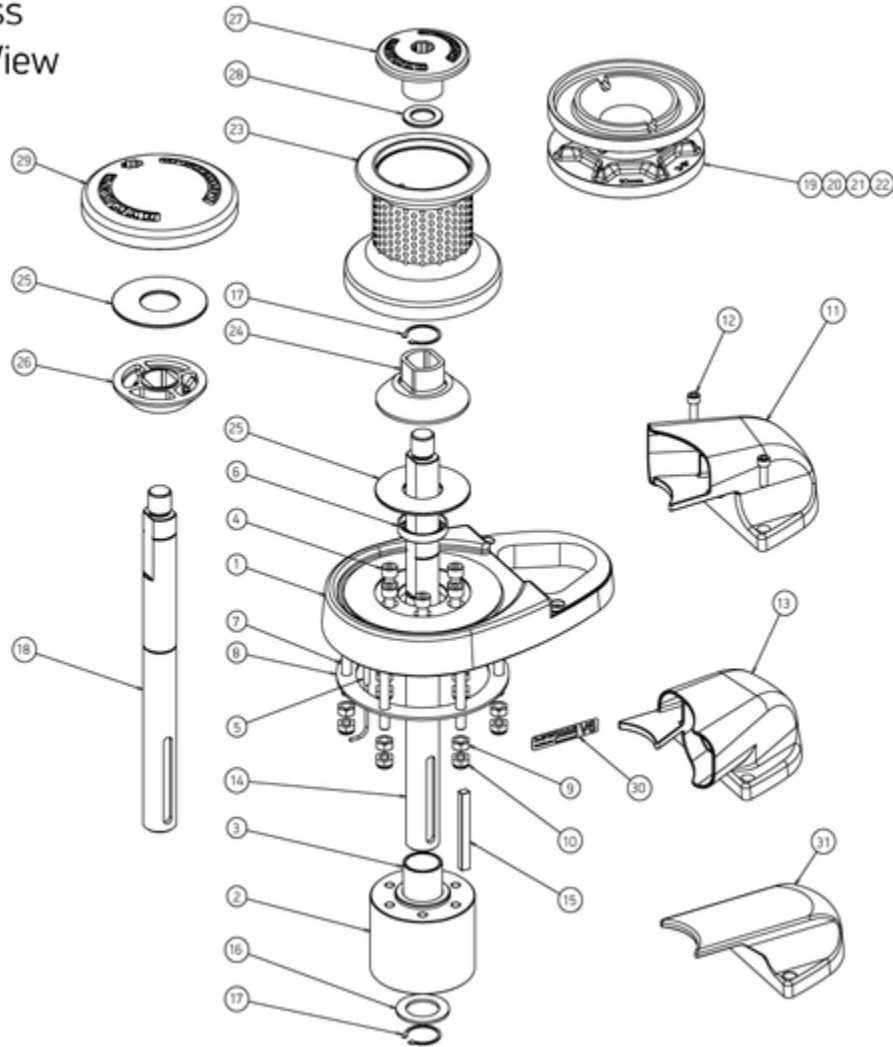

**V8 Windlass Spares**

Please note that all windlass parts are special order products.  
**Windlass Parts are Not Returnable!**

V6 Windlass  
Exploded View

Individual parts are included in the following service kits.  
(Scroll down to view service kits)

## Range of spare parts for Lewmar's V8 windlass

Part Number	Description	Items Included (Qty)
66000673	Mainshaft Gypsy Only (Hi-Power) Kit	49(1), 13(2)
66000672	Mainshaft Gypsy/Drum (Hi-Power) Kit	48(1), 13(2)
66000671	Close coupled brake control	47(1)
66000670	Chain sensor kit	44(1)
66000669	Remote band brake pin kit	45(1), 46(1)
66000668	Band brake kit	38(2), 39(1), 40(1), 41(1), 42(1), 43(3)
66000667	Top drive (Gyosy Only) kit	28(4), 29(4), 30(4), 31(1), 35(1), 36(1), 37(1)
66000666	Drum	27(1), 28(4), 29(4), 30(4), 31(1), 32(1), 33(1), 34(1)
66000665	1/2" ISO ACCO G4 Gypsy kit	23(1), 24(1), 25(1), 26(1)
66000664	16 mm Gypsy kit	22(1), 24(1), 25(1), 26(1)
66000663	14 mm Gypsy kit	21(1), 24(1), 25(1), 26(1)
66000662	12 mm Gypsy kit	20(1), 24(1), 25(1), 26(1)
66000661	Centre stem kit	16(1), 17(1), 19, 18(8)
66000660	Roller bearing kit	15(5)
66000659	Mainshaft Gypsy Only Kit	12(1), 13(2), 14(1)
66000657	Mainshaft Gypsy/Drum Kit	11(1), 13(2), 14(1)
66000656	L/H Chain Cover kit	9(1), 10(2)
66000655	R/H Chain Cover kit	8(1), 10(2)
66000654	Mounting kit	4(6), 5(1), 6(6), 7(6)
66000653	Base kit	1(1), 2(1), 3(8)