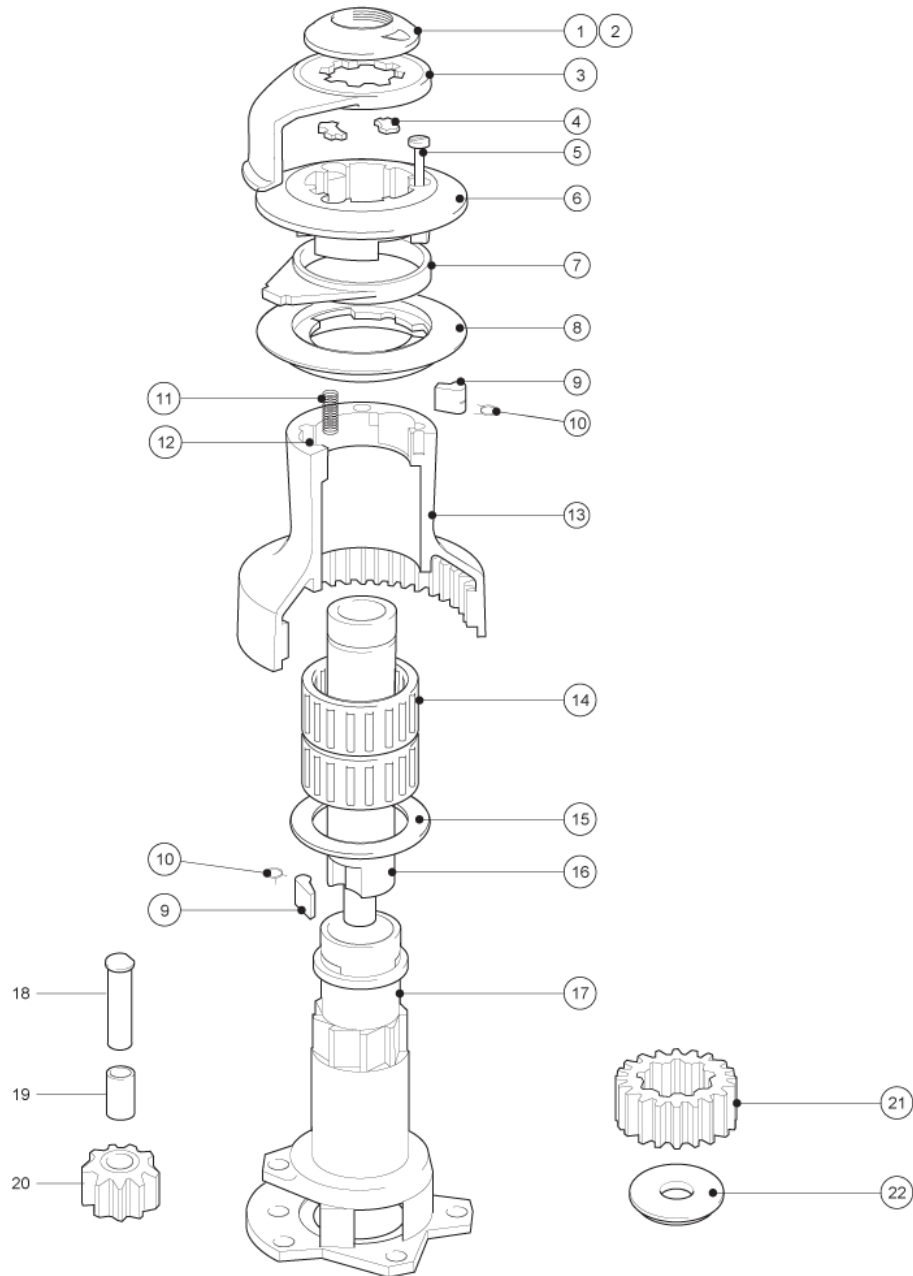

## Ocean Winch Size 14 Spares

Item #	Description	Qty	Part Number
1-2	Top Cap & O Ring Kit (chrome)	1	48000443
	Top Cap & O Ring Kit (grey)		48000491

3	Chrome Feeder Arm	1	48000477
4	Collet Kit	1	48000446
5-6-7-8-11-12	14ST/16ST Grey Jaw kit	1	48000447
9-10	Small Pawl & Pawl Springs (Part of Spares Kit)	5	19700501 48000019
13	Drum - Grey Alloy Finish	1	45000044
	Drum - Chrome Finish		45000045
14-15	Drum Bearing Kit	1	48000454
16	Main Spindle	1	45000039
17	Centre Stem	1	45000038
18	Gear Spindle	1	45000023
19	Gear Spindle Sleeve (Part of service kit)	1	48000019
20	Idler Gear	1	15000827
21	Ratchet Gear	1	15000464
22	Gear Retainer	1	15000461