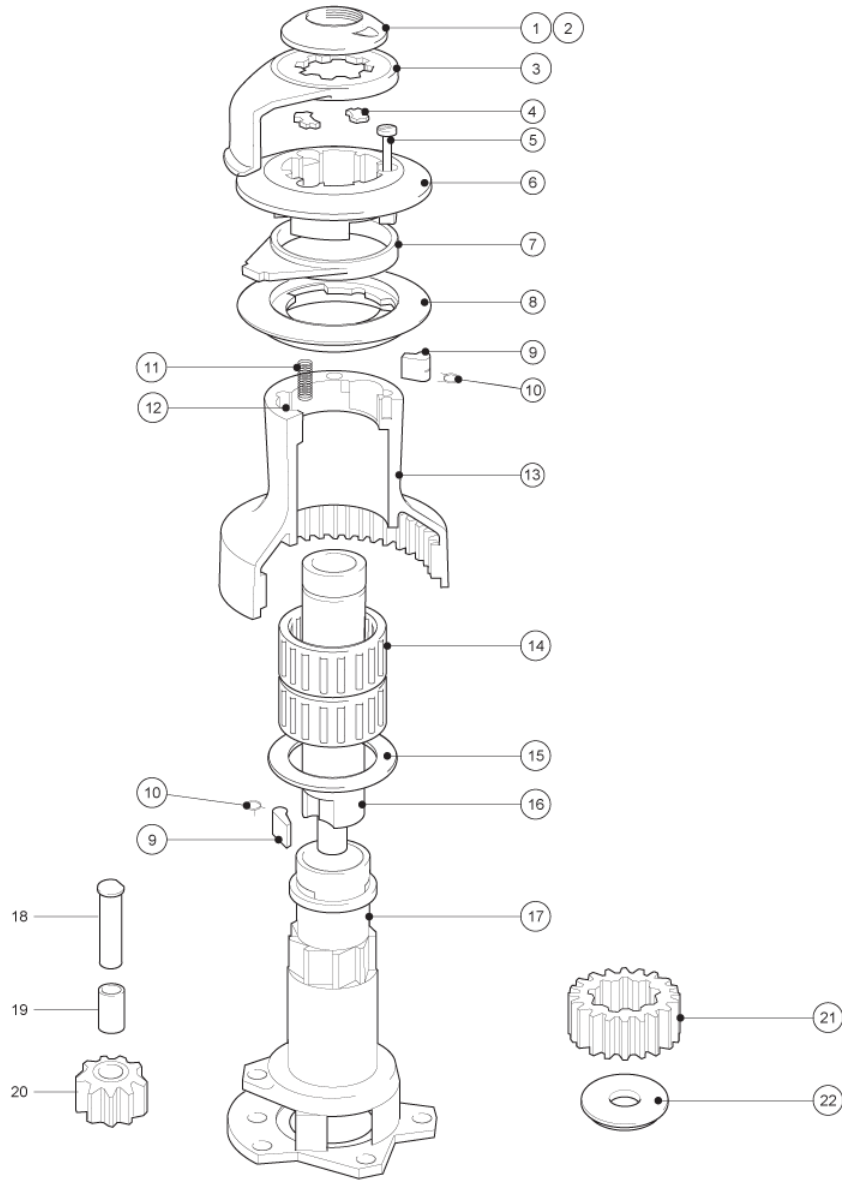

Ocean Winch Size 16 Spares

Item #	Description	Qty	Part Number
1-2	Top Cap & O Ring Kit (chrome)	1	48000443
	Top Cap & O Ring Kit (grey)	1	48000491
3	Chrome Feeder Arm	1	48000478
4	Collet Kit	1	48000446

5-6-7-8-11-12	14ST/16ST Grey Jaw kit	1	48000447
9-10	Small Pawl & Pawl Springs (Part of Spares Kit)	5	19700501 48000019
13	Drum - Grey Alloy Finish	1	45000014
	Drum - Chrome Finish	1	45000015
14-15	Drum Bearing Kit	1	48000455
16	Main Spindle	1	45000037
17	Centre Stem	1	48016017
18	Gear Spindle	1	45000023
19	Gear Spindle Sleeve (Part of service kit)	1	48000019
20	Idler Gear	1	15000827
21	Ratchet Gear	1	15000464
22	Gear Retainer	1	15000461