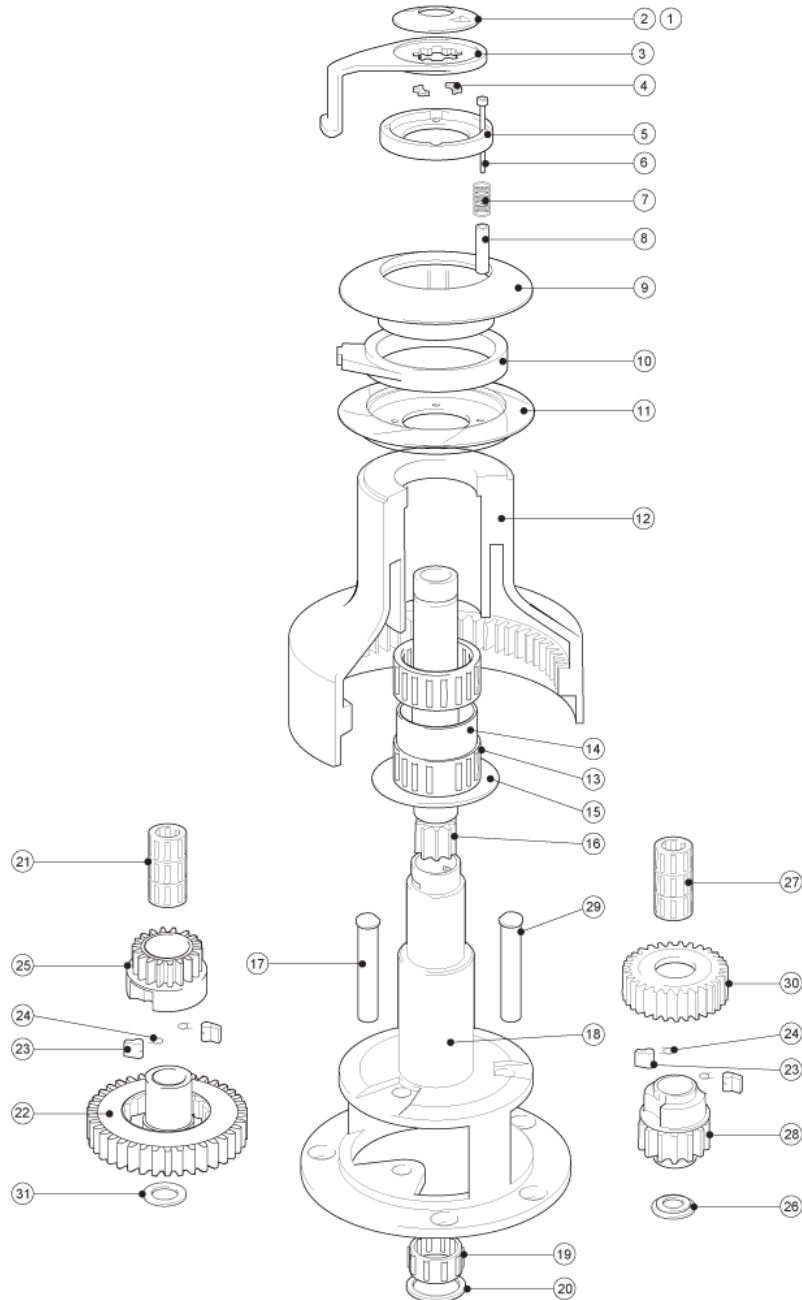

Ocean Winch Size 50ST Spares

Item #	Description	Qty	Part Number
1-2	Top Cap & O Ring Kit (chrome)	1	48000444
	Top Cap & O Ring Kit (grey)		48000492

3	Chrome Feeder Arm	1	48000486
4	Collet Kit	1	48000446
5-6-7-8-9-10-11	Grey Jaw kit	1	48000452
12	Drum - Grey Alloy Finish	1	45000514
	Drum - Chrome Finish	1	45000515
13-14-15	Drum Bearing Kit	1	48000459
16	Main Spindle	1	45000518
17	Gear spindle	1	45000523
18	Centre Stem	1	45000517
19	Roller bearing assembly	1	15000019
20	Circlip	1	B2092
21	Roller bearing assembly	3	1300/SA2
22	Ratchet Gear	1	45000520
23-24	Pawl & Pawl Springs (Part of Spares Kit)	4	48000019 19700401
28-23-24	Pawl Gear 2 Kit	1	48000471
26	Flanged washer	1	15000646
27	Roller bearing assembly	3	15000017
23-24-25	Pawl Gear 1 Kit	1	48000472
29	Gear spindle	1	45000524
30	Ratchet Gear	1	45000522
31	Washer	1	15000981