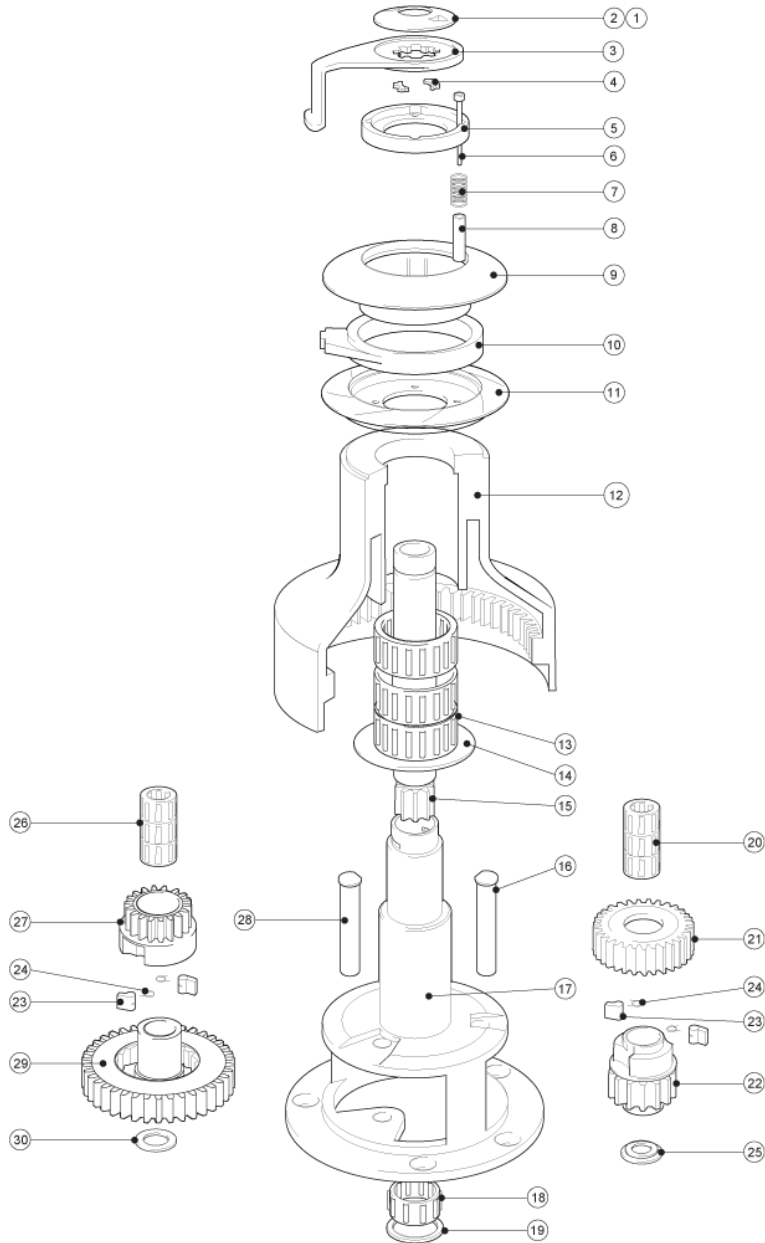

Ocean Winch Size 54ST Spares

Item #	Description	Qty	Part Number
1-2	Top Cap & O Ring Kit (chrome)	1	48000444
	Top Cap & O Ring Kit (grey)		48000492

3	Chrome Feeder Arm	1	48000487
4	Collet Kit	1	48000446
5-6-7-8-9-10-11	Grey Jaw kit	1	48000452
12	Drum - Grey Alloy Finish	1	45000614
	Drum - Chrome Finish	1	45000615
13-14	Drum Bearing Kit	1	48000460
15	Main Spindle	1	45000618
16	Gear spindle	1	45000624
17	Centre Stem	1	45000617
18	Roller bearing assembly	1	15000019
19	Circlip	1	B2092
20	Roller bearing assembly	3	15000017
21	Ratchet Gear	1	45000522
22-23-24	Pawl Gear 1 kit	1	48000473
23-24	Pawl & Pawl Springs (Part of Spares Kit)	4	48000019 19700401
25	Flanged washer	1	15000646
26	Roller bearing assembly	3	1300/SA2
23-24-27	Pawl Gear 2 Kit	1	48000472
28	Gear spindle	1	45000523
29	Ratchet Gear	1	45000520
30	Washer	1	15000981