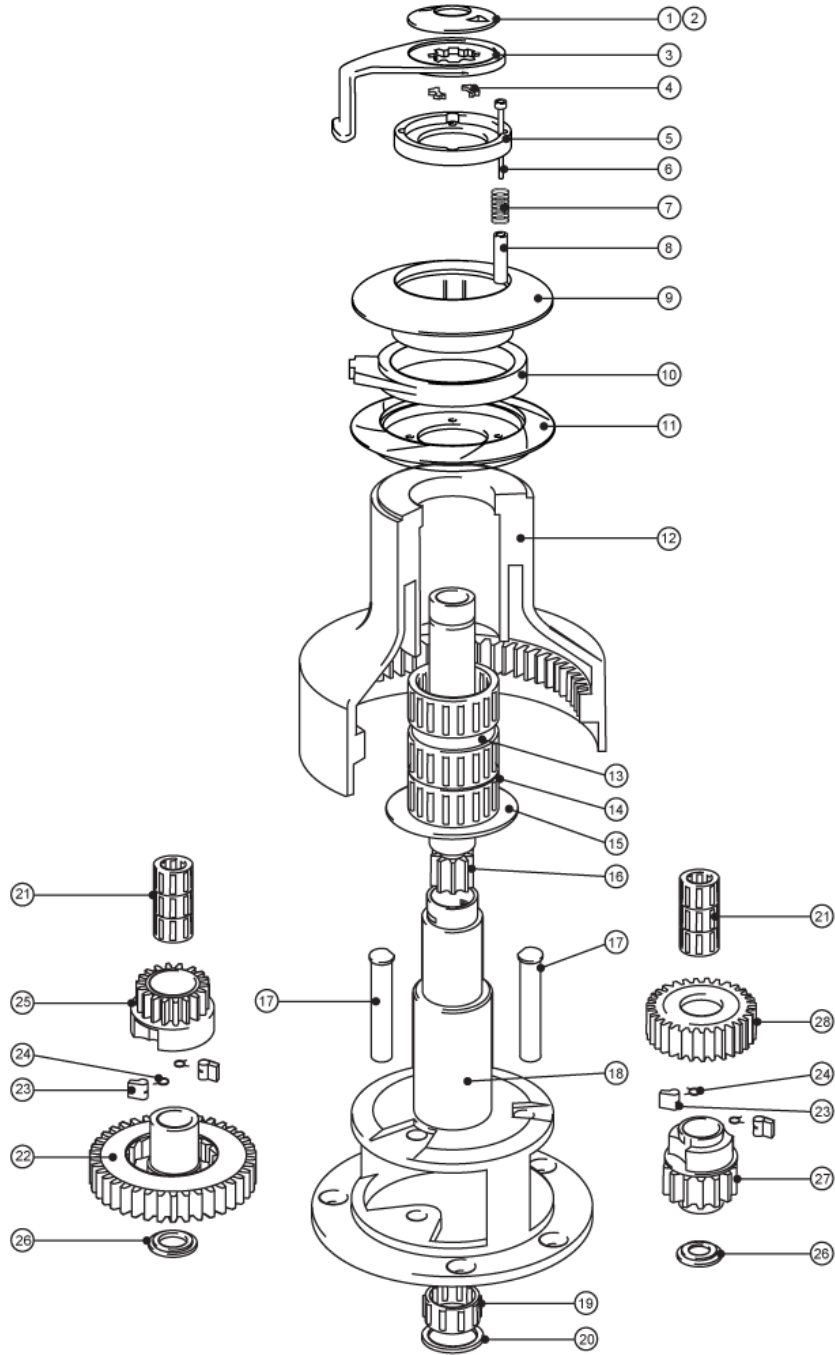

Ocean Winch Size 64ST Spares

Item #	Description	Qty	Part Number
1-2	Top Cap & O Ring Kit (chrome)	1	48000445
	Top Cap & O Ring Kit (grey)	1	48000493
3	Feeder Arm	1	48000489
4	Collet Kit	1	48000446
5-6-7-8-9-10-11	Grey Jaw kit	1	48000453
12	Drum - Grey Alloy Finish	1	45000853
	Drum - Chrome Finish	1	45000852
13-14-15	Drum Bearing Kit	1	48000462
16	Main Spindle	1	45000818
17	Gear spindle	1	45000624
18	Centre Stem	1	45000850
19	Roller bearing assembly	1	15000019
20	Circlip (Part of Spares kit)	1	19700200
21	Roller bearing assembly	6	15000017
22	Ratchet Gear	1	45000851
23-24	Pawl & Pawl Springs (Part of Spares Kit)	4	48000019 19700401
25-23-24	Pawl Gear 1 kit	1	48000475
26	Flanged washer	1	15000646
27-23-24	Pawl Gear 2 Kit	1	48000476
28	Ratchet Gear	1	45000722