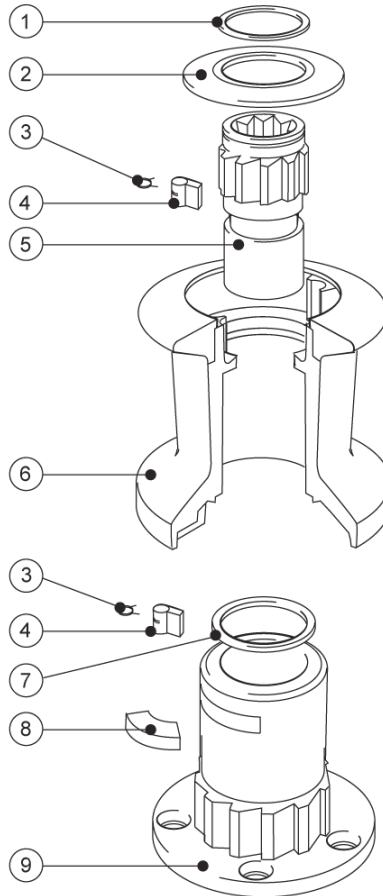

## Standard Winch Size 6 Parts List

Item #	Description	Qty	Part Number
1-3-4-8	Circlip, Pawl springs, Pawls, Key	1	19700100
2	Top Cap	1	45001000
3-4	Pawl & Pawl Springs	4	19700501
5	Spindle (Grey)	1	45001018
6	Drum - Alloy Finish	1	45001014
6	Drum - Chrome Finish	1	15006102
7	Washer	1	15006004
9	Centre Stem	1	15000144