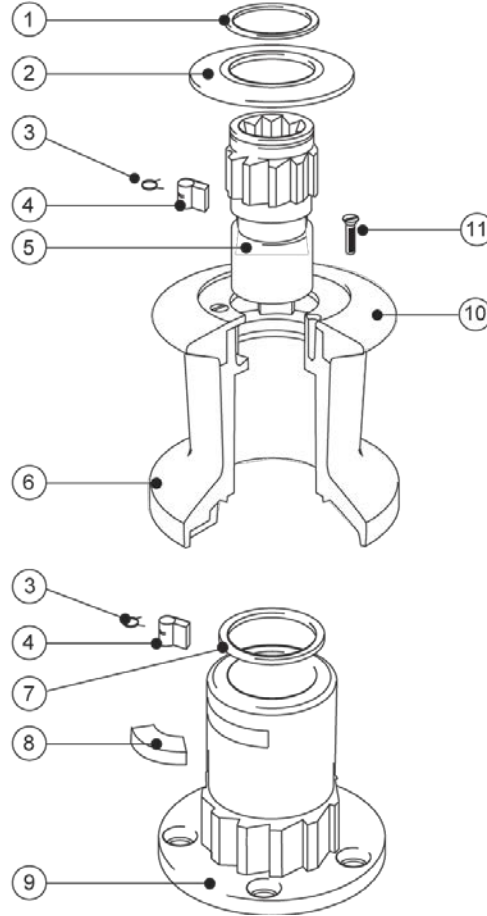

Standard Winch Size 7 Parts List

Item #	Description	Qty	Part Number
1-3-4-8	Circlip, Pawl springs, Pawls, Key	1	19700100
2	Top Cap	1	45001100
3-4	Pawls & Pawl Springs	4	19700501
5	Spindle (Grey)	1	45001018
6	Drum - Alloy Finish Drum - Chrome Finish	1	45001114 15000650
7	Washer	1	15006004
9	Centre Stem	1	15000143
10	Crown	1	45001109
11	M5 x 12mm screw	3	15000527