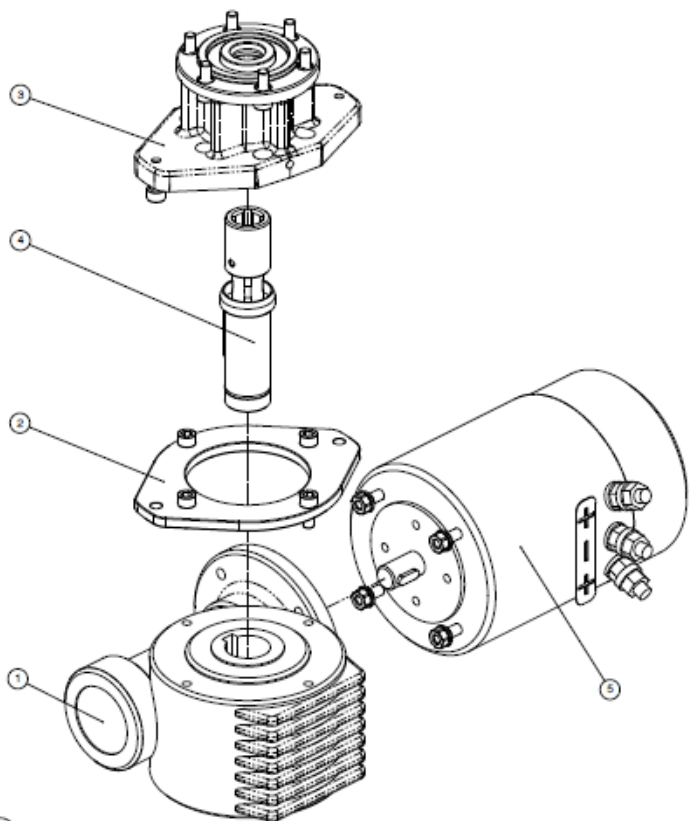

Performa Winch 40.2 STP E

Pos	Qty	Code	Description	Pos	Qty	Code	Description
1	1	A 966338 00	PERFORMA Assy Base Winch 40 EL/HY PERFORMA Base W40 Half-coil M5x9 Roller Ø6x19 Bushing Ø22xØ25xØ5.5 Bushing Ø9xØ11x12 Bushing Ø12xØ14x11	17	2	A74136000	Bearing Ø56xØ68x24*
2	1	S 41302 00 04	Gear Z12	18	1	A 967771 00	Assy Central Shaft W40 EL/HY Central Shaft Prod. W40 Washer Ø17.2xØ32x1.5
3	1	S 41303 00 04	Pawls Carrier Ø8xN2*	19	1	S 41875 00 63	Winch Serial Number Sticker
4	4	S000090004	Pawl Ø 8*	20	1	S 41294 00 A0	Stripper arm support
5	4	S 00038 00 01	Pawl Spring dia 8*	21	1	A 965726 00	Performa Drum W40 Performa Drum W40 Winch Product Sticker** Bearing ring W40 Ball 3/16"
6	1	S 41283 00 41	Gear Z23	22	1	A94131800	Assy Winch 40 Jaws Lower Jaw W35/40 Upper Jaw W35/40 Peeler W20 - 40 SPRING
7	1	S 65738 00 04	Performa Pin ø9-10 W40	23	4	M0601803	Vite UNI EN ISO 1207:1996 - M6x35 - A4*
8	1	S279090002	Washer 36x9,5x1*	24	1	S 65736 00 19	Performa Black Stripper Arm W40
9	1	S 41297 00 04	Gear Z20	25	3	M6007103	Screw M5x50 UNI6107*
10	1	S 65737 00 41	Performa Pinion Z13 W40	26	1	A 941493 00	Assieme Socket W35-80 EL/HY Socket Handle W20/80 Washer ø25xø15x4 Nut Screw for Disconnect Rod O ring RC 2025 series
11	1	S 41312 00 02	Washer Ø22.5xØ45x1*	27	1	S 41419 00 A5	Cover 2 speed W40
12	1	S 41307 00 04	Pin ø9-ø12xØ2.5	28	1	S 41506 00 02	Disconnect Rod W40
13	1	A94130500	Assy Gear Z20 Gear Z20 Bushing Ø12xØ14x8	29	1	M- 60337 00 94	Bushing XSM-1012-20
14	1	A94141500	Assy Housing Winch 40 Support W40 Bushing Ø9xØ11x7 Half-coil M5x9 Bushing Ø22xØ25xØ5.5				
15	6	M0635103	Socket head screw M6x16 UNI 5931*				
16	1	S 65728 00 52	Performa Shim W40				

*Service kit available; see winch kit section on the website www.harken.com

**Winch product sticker

Horizontal electric motor

TOP VIEW

* Motor installed in right-hand configuration.

** Motor installed in left-hand configuration.