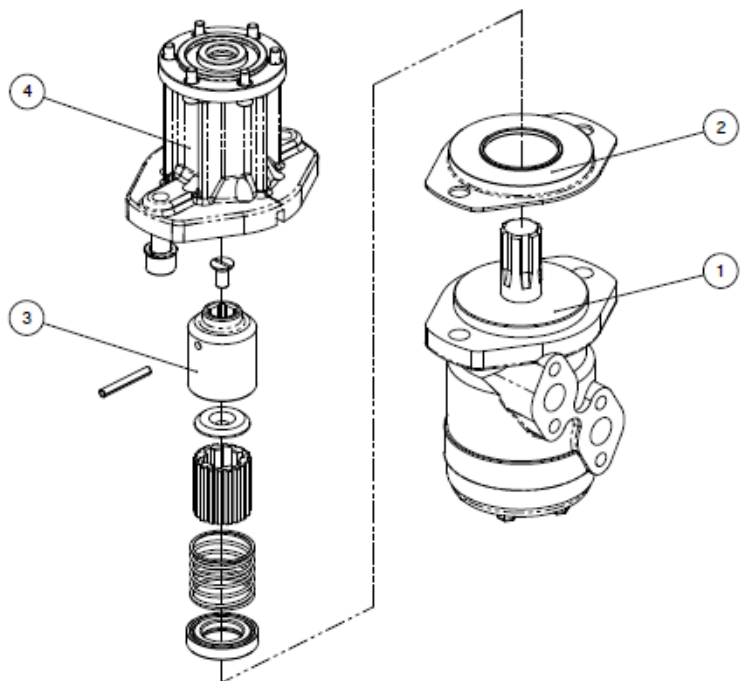

Hydraulic motor

Pos.	Qty	Code	Description
1	1	645942000Y	Hydraulic motor 10MPSO 151-0420 alb. scan. 1"
2	1	S 41500 00 00	Hydraulic Motor Spacer
3	1	A 941302 00	KIT Clutch HY Motor (10MPSO)
4	1	A 941491 00	KIT HY Motor Flange (10MPSO)