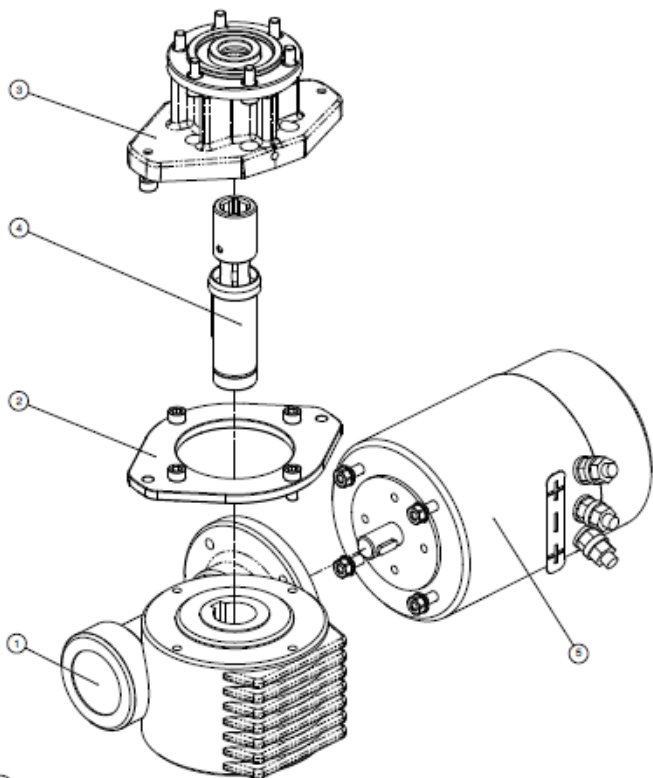

Performa Winch 46.2 STP E/HY

Pos	Qty	Code	Description	Pos	Qty	Code	Description
1	1	A 966339 00	PERFORMA Assy Base Winch 46 EL/HY PERFORMA Base W46 Hel-coil M8x10 Roller Ø6x19 Bushing Ø22xØ25xØ 5 Bushing Ø9xØ11x7 Bushing Ø12xØ14x11	17	2	A 741337 00	Bearing Ø75xØ87x26*
2	1	S 41302 00 04	Gear Z12	18	1	S 41339 00 80	Spacer*
3	1	S 41330 00 04	Pin ø12x60	19	1	A 967770 00	Assy Central Shaft W46 EL/HY Central Shaft W46 EL/HY Washer Ø17.2xØ32x1.5
4	1	S278170002	Washer 12.5x48x1.5*	20	1	S 41876 00 63	Winch Serial Number Sticker
5	1	S 41326 00 04	Gear Z27	21	1	S 41294 00 A0	Performa Assy Jaws W46 Lower Jaw W46 Performa Upper jaw W46 Peeler W46 - 50 SPRING
6	1	S 41426 00 04	Pawls Carrier B8xN2	22	1	A 965895 00	Performa Assy Jaws W46 Lower Jaw W46 Performa Upper jaw W46 Peeler W46 - 50 SPRING
7	6	S00090004	Pawl Ø 8*	23	4	M0601803	Vite UNI EN ISO 1207:1996 - M6x35 - A4*
8	6	S 00038 00 01	Pawl Spring dia 8*	24	1	S 65739 00 19	Performa Black Stripper Arm W46
9	1	S 41283 00 41	Gear Z23	25	3	M6007103	Screw M6x50 UNI5107*
10	1	S 41325 00 41	Pinion Z13	26	1	S 41270 00 A5	Cover 2 speed W46
11	2	M6017694	IGUS Bushing PSM-1214-20*	27	1	A 941493 00	Assieme Socket W35-80 EL/HY Socket Handle W20Ø0 Washer ø25xø15x4 Nut Screw for Disconnect Rod Ø ring RC 2025 series
12	1	S 41312 00 02	Washer Ø22.5xØ45x1*	28	1	A 965723 00	Performa W46 Drum Performa Drum W46 Ball 3/16" Bearing ring W46 Winch Product Sticker**
13	1	S 41307 00 04	Pin ø9-ø12x32.5	29	1	S 65730 00 52	Performa Shim W46
14	1	A 941334 00	Assy Gear Z12 Gear Z12 Bushing Ø12xØ14x8	30	1	S 41611 00 02	Disconnect Rod W46
15	1	A 941322 00	Assy Housing Winch 46 Housing Winch 46 Bushing Ø12xØ14x8 Bushing Ø12xØ14x11 Hel-coil M6x9 Bushing for support				
16	5	M0605303	Screw M8x25 UNI 5831*				

*Service kit available; see winch kit section on the website www.harken.com

**Winch product sticker

Horizontal electric motor

TOP VIEW

* Motor installed in right-hand configuration.

** Motor installed in left-hand configuration.