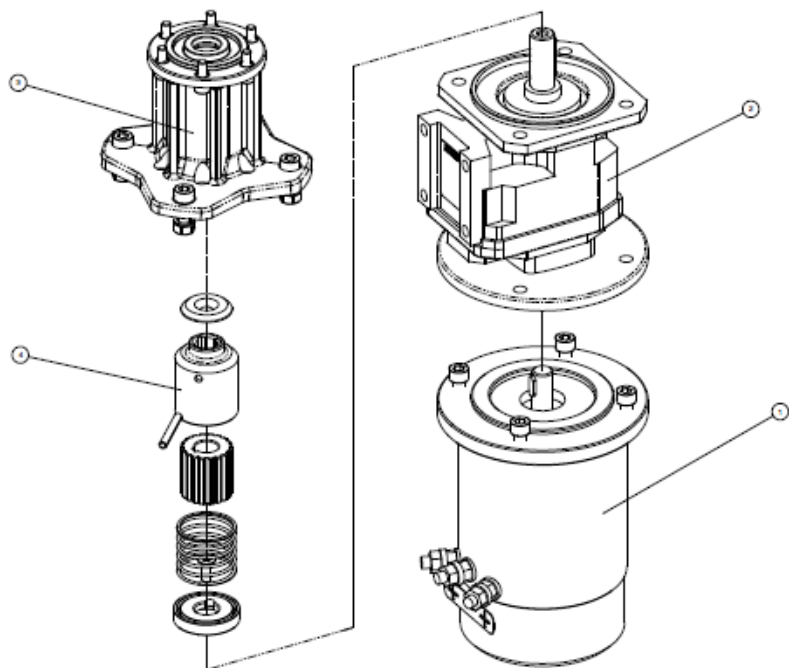

Vertical electric motor

Pos	Qty	Code	Description
1	1	A 962105 00	KIT EL Motor 12V 1,5kW VT
1	1	A 962104 00	KIT EL Motor 24V 2kW VT
2	1	A 965229 00	Vertical reduction gear box STM AMF1 3S
3	1	A 941505 00	KIT EL VT Motor Flange
4	1	A 941327 00	KIT EL VT Motor Clutch